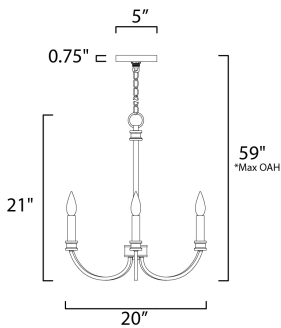

**MEASUREMENTS**

- DIMENSION : 20" W x 21" H
- MAX OAH : 59" OAH
- CANOPY : 5" W x 0.75" H
- HANGING WEIGHT : 3.15 lb

**LAMPING**

- INPUT VOLTAGE : 120V
- BULB : 3 x 60W Incandescent E12 Candelabra , 60W Total
- BULB INCLUDED : (Not Included)
- DIMMABLE : Y